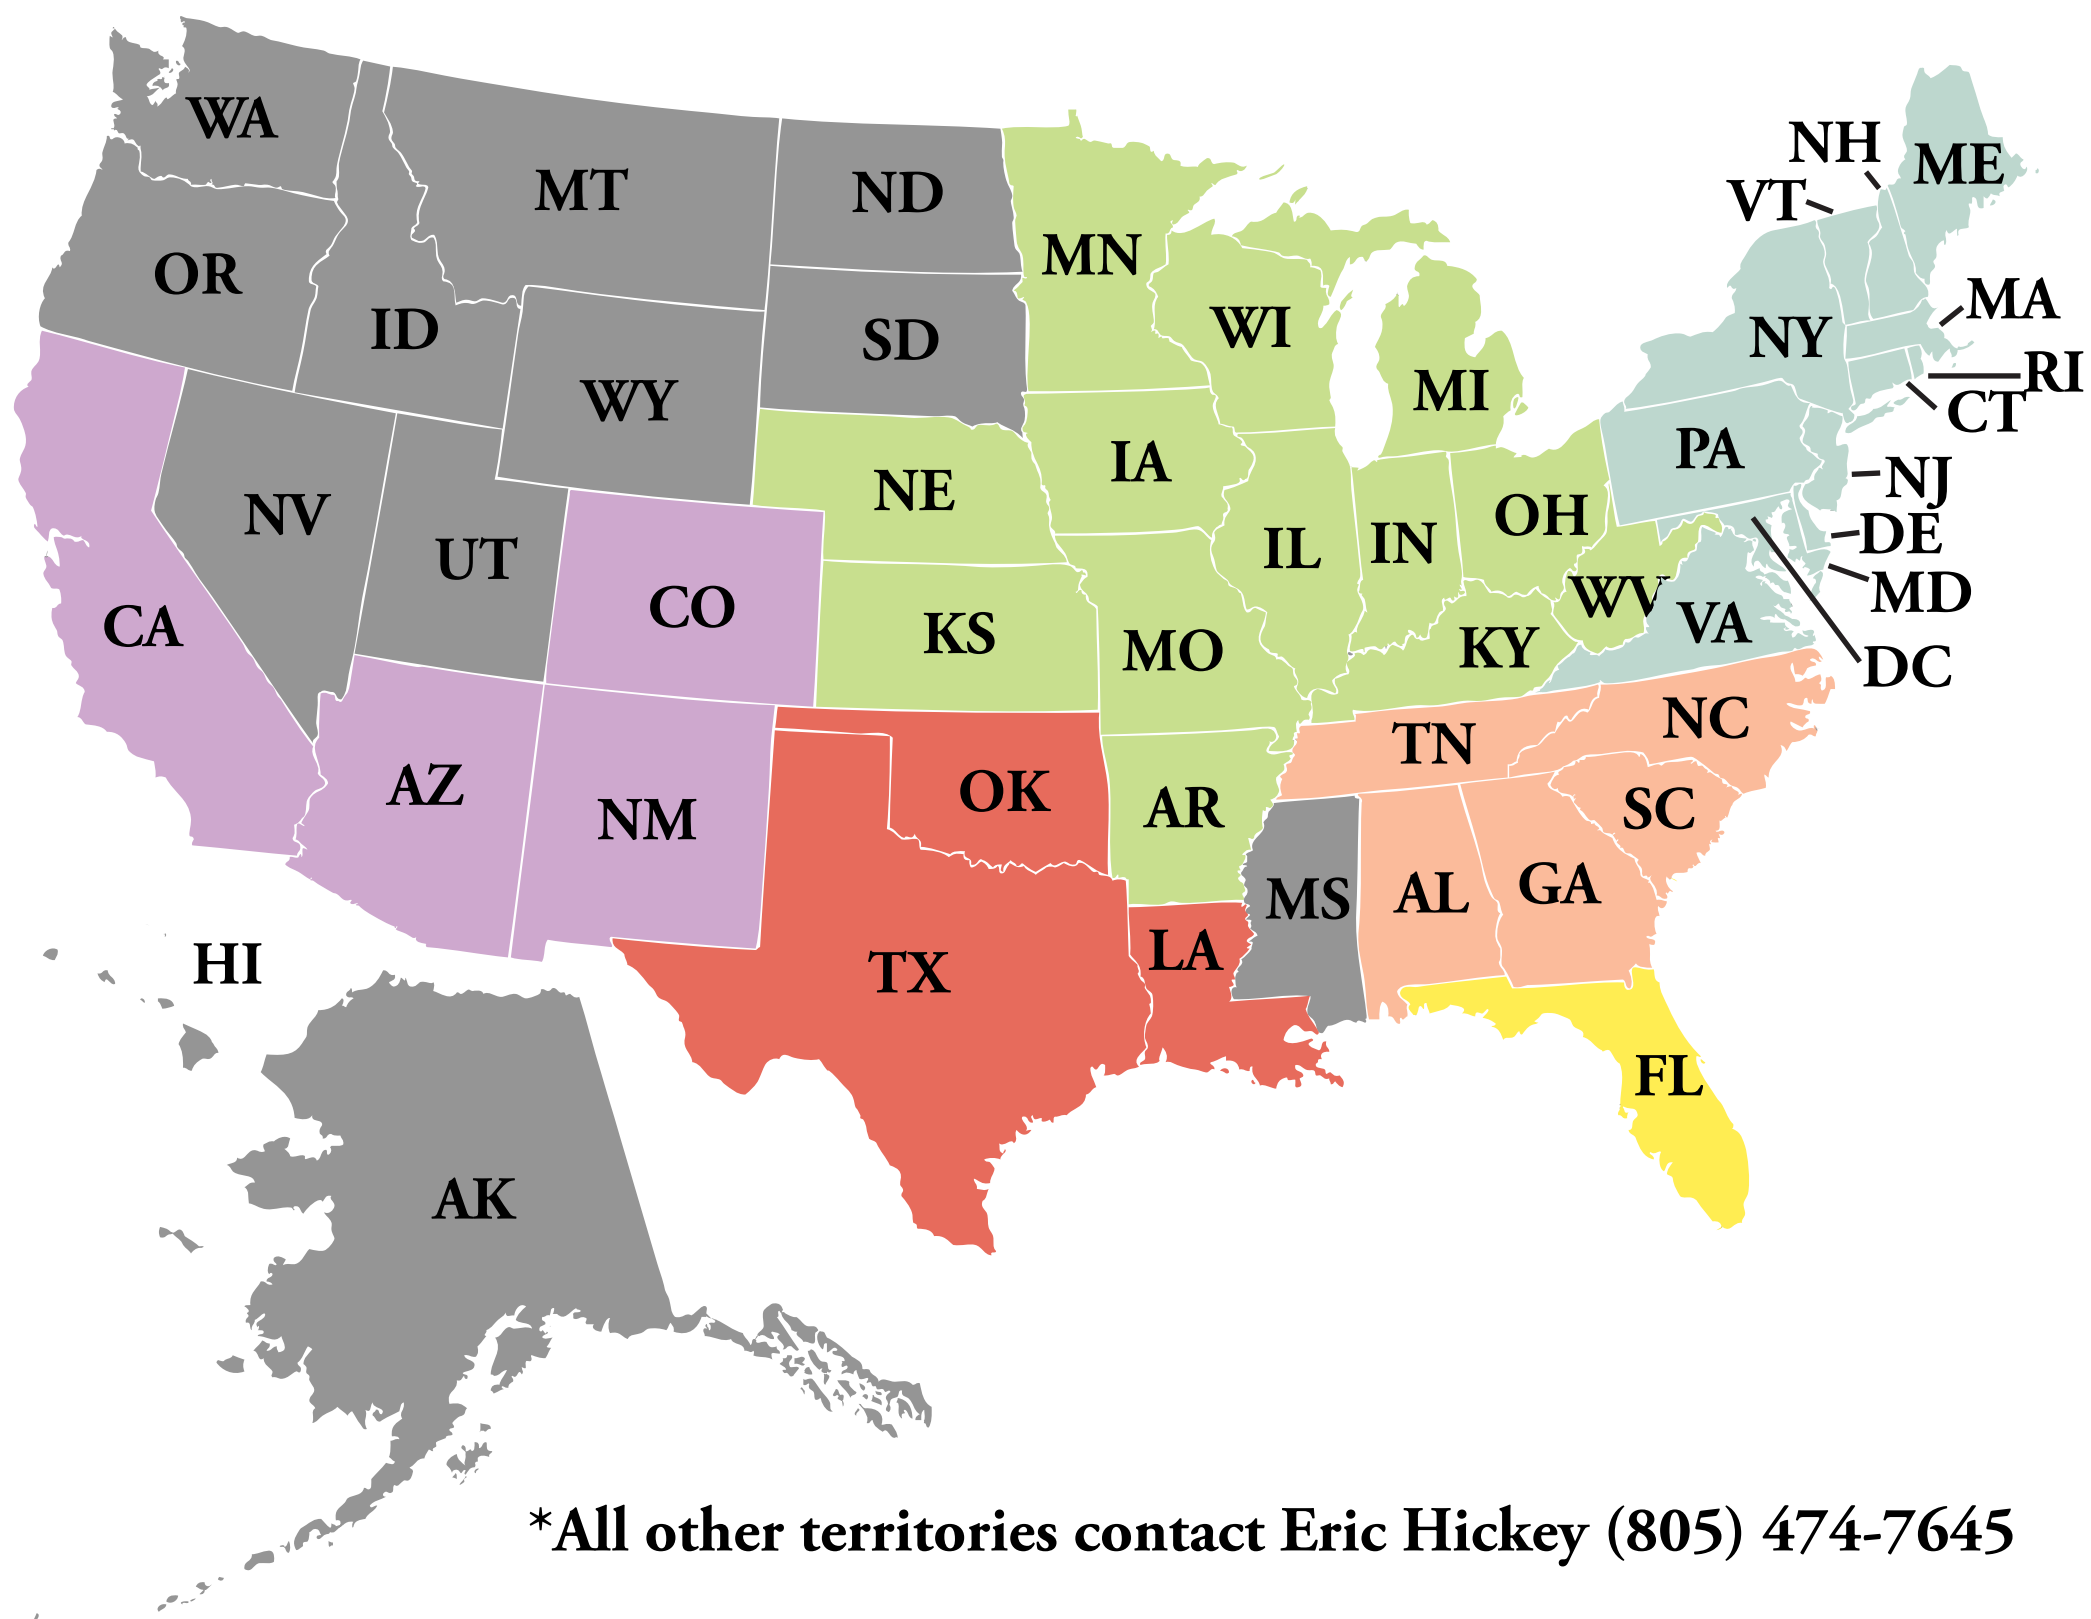

Distribution Map

Southwest

Tabitha Alger
(310) 560-9463

South

Dan Redman
(713) 398-2604

Southeast

Bobby Flournoy
Lisa Bonet
(404) 376-4387
(678) 231-2573

Florida

Brad Kinder
(954) 609-0031

Northeast

Jeff Feinberg
(212) 245-2844

Midwest

Kevin Chaney
(513) 721-0999

*All other territories contact Eric Hickey (805) 474-7645